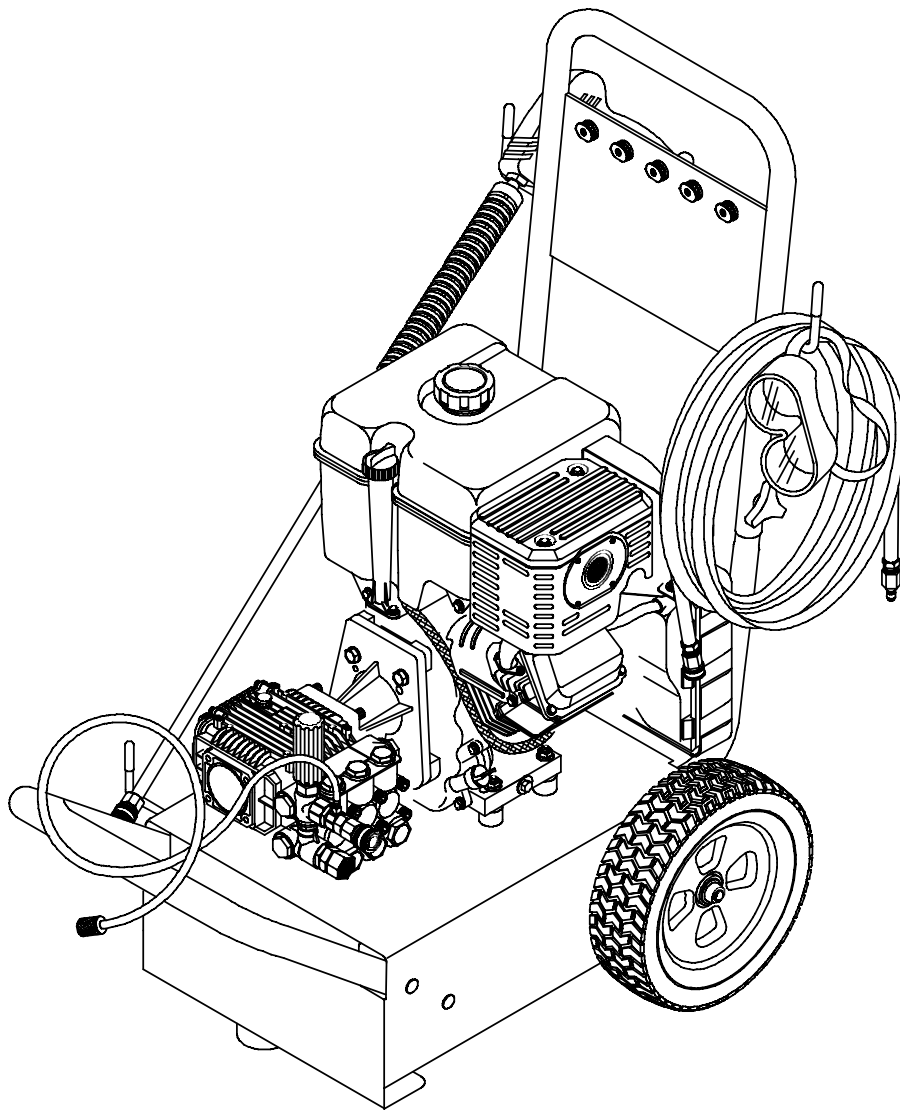

# BPW3500

## Parts List

**Model No. HPP1780-0, BPW3500**  
**IPL No. 192056GS Rev 0 (10/18/2002)**

# Pressure Washer

Item	Part #	Description	Item	Part #	Description
1	A189641GS	BASE	13	192123GS	KIT,Vibration Mount
2	BB1982GS	BUMPER	14	B4805GS	HOSE
3	63281GS	KEY	15	I87978GS	KIT, Upper Handle Hardware
4	192134GS	KIT, Engine Mounting Hardware	16	192125GS	KIT, Pushnut
5	BB1981GS	HANDLE, Lower	17	192135GS	KIT, Garden Hose Inlet
6	B190293GS	HANDLE, Upper	18	B3858GS	WAND, Quick Disconnect
7	30809GS	GROMMET	19	B1436BGS	GUN
8	192126GS	KIT,Vinyl Cap	20	95458GS	FITTING, Quick Disconnect
9	192129GS	KIT, Lower Handle Hardware	21	192124GS	KIT,Wheel
10	192130GS	KIT, Bumper Mounting Hardware	22	I85805GS	ASSY, Pump
11	B4847GS	KIT, QD Spray Nozzles	23	192136GS	KIT,Thermal Relief
12	192132GS	KIT, Pump Mounting Hardware	24	192168GS	KIT, Chemical Hose
			900	.....	Contact Engine Manufacturer