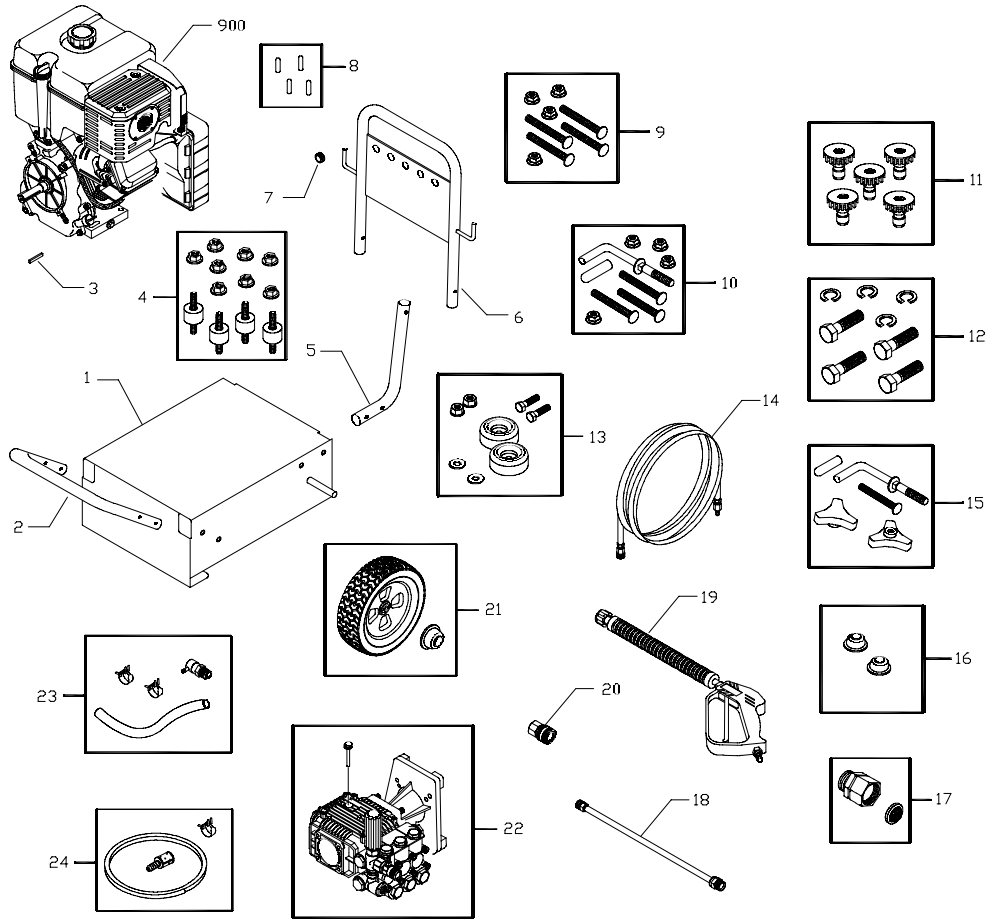

## Parts List

**Model No. HPP1780-0, BPW3500**  
**IPL No. 192056GS Rev 0 (10/18/2002)**

# Pressure Washer

Item	Part #	Description	Item	Part #	Description
1	A189641GS	BASE	13	192123GS	KIT,Vibration Mount
2	BB1982GS	BUMPER	14	B4805GS	HOSE
3	63281GS	KEY	15	I87978GS	KIT, Upper Handle Hardware
4	192134GS	KIT, Engine Mounting Hardware	16	192125GS	KIT, Pushnut
5	BB1981GS	HANDLE, Lower	17	192135GS	KIT, Garden Hose Inlet
6	B190293GS	HANDLE, Upper	18	B3858GS	WAND, Quick Disconnect
7	30809GS	GROMMET	19	B1436BGS	GUN
8	192126GS	KIT,Vinyl Cap	20	95458GS	FITTING, Quick Disconnect
9	192129GS	KIT, Lower Handle Hardware	21	192124GS	KIT,Wheel
10	192130GS	KIT, Bumper Mounting Hardware	22	I85805GS	ASSY, Pump
11	B4847GS	KIT, QD Spray Nozzles	23	192136GS	KIT,Thermal Relief
12	192132GS	KIT, Pump Mounting Hardware	24	192168GS	KIT, Chemical Hose
			900	.....	Contact Engine Manufacturer

# Pump

Item	Part #	Description
0	I87263GS	ASSY, Pump
1	I01B2327GS	PLUG
2	I00B2327GS	O-RING
3	I02B2327GS	VALVE
4	I03B2327GS	O-RING
5	I04B2327GS	PLUG
6	I05B2327GS	O-RING
7	I06B2327GS	RING, Support
8	I07B2327GS	GASKET
9	I08B2327GS	GUIDE, Piston
10	I09B2327GS	O-RING
11	I10B2327GS	GASKET
12	I86381GS	SEAL
13	I12B2327GS	SCREW
14	I13B2327GS	SUPPORT, Bearing
15	I32B2327GS	SHIM
16	I14B2327GS	O-RING
17	I86382GS	BEARING
18	I86383GS	HOUSING, Pump
19	I17B2327GS	CAP, Oil
20	I18B2327GS	NUT
21	I19B2327GS	WASHER
22	I20B2327GS	PISTON

Item	Part #	Description
23	I21B2327GS	SPACER
24	I22B2327GS	O-RING
25	I61B2327GS	RING
26	I23B2327GS	GUIDE, Piston
27	I24B2327GS	PIN, Piston
28	I86384GS	ROD, Connecting
29	I18B2126GS	COVER
30	I343501GS	SCREW
31	I86385GS	PLUG
32	I34B2327GS	O-RING
33	I16B2126GS	O-RING
34	I42B2126GS	SCREW
35	I50B2126GS	FLANGE
36	I39B1410GS	O-RING
37	I38B1410GS	SEAL
38	I37B1410GS	BEARING
39	I52B2126GS	SCREW, Grub
40	I86386GS	SHAFT
41	I36B2327GS	PLUG
44	I39B2327GS	HEAD, Pump
45	I59B2327GS	WASHER
46	I40B2327GS	SCREW