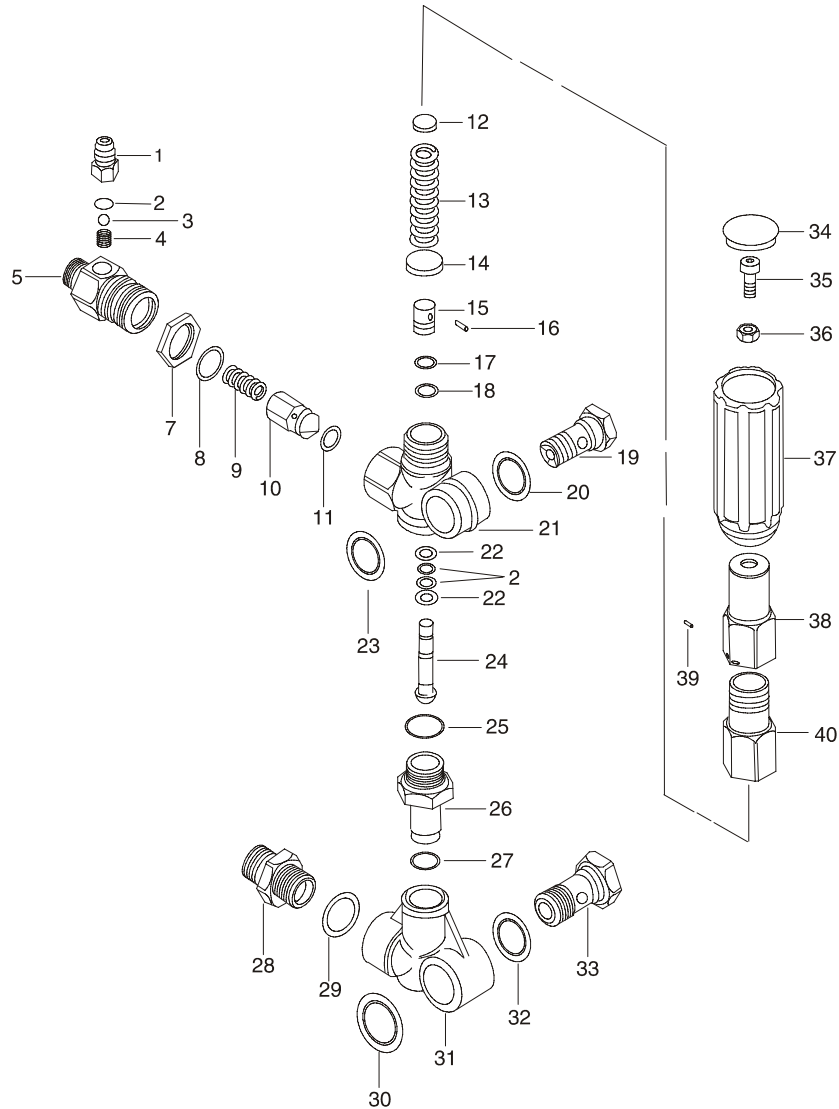

Unloader

Item	Part #	Description	Item	Part #	Description
0	153B2126GS	UNLOADER, Complete	21	228B2327GS	HOUSING, Valve
1	210B2327GS	TAIL, Hose	22	229B2327GS	RING
2	231B2327GS	O-RING	23	230B2327GS	WASHER
3	211B2327GS	BALL, Stainless	24	232B2327GS	PISTON, Lower
4	212B2327GS	SPRING	25	234B2327GS	O-RING
5	213B2126GS	BODY, Injector	26	233B2327GS	GUIDE, Piston
7	215B2327GS	NUT, Injector	27	235B2327GS	O-RING
8	137B2327GS	O-RING	28	241B2327GS	FITTING, Suction
9	216B2327GS	SPRING	29	240B2327GS	O-RING
10	217B2327GS	PLUNGER	30	239B2327GS	WASHER
11	218B2327GS	O-RING	31	238B2327GS	FITTING, Bypass
12	220B2327GS	PLATE, Spacer	32	237B2327GS	WASHER
13	221B2327GS	SPRING	33	236B2327GS	BOLT, Inlet
14	222B2327GS	SPRING, Spacer Plate	34	248B2327GS	PLUG
15	219B2327GS	PISTON, Upper	35	155B2327GS	SCREW
16	223B2327GS	PIN	36	246B2327GS	NUT
17	224B2327GS	RING	37	245B2327GS	KNOB
18	225B2327GS	O-RING	38	243B2327GS	HOUSING
19	226B2327GS	BOLT, Inlet	39	244B2327GS	PIN
20	227B2327GS	WASHER	40	242B2327GS	GUIDE, Spring