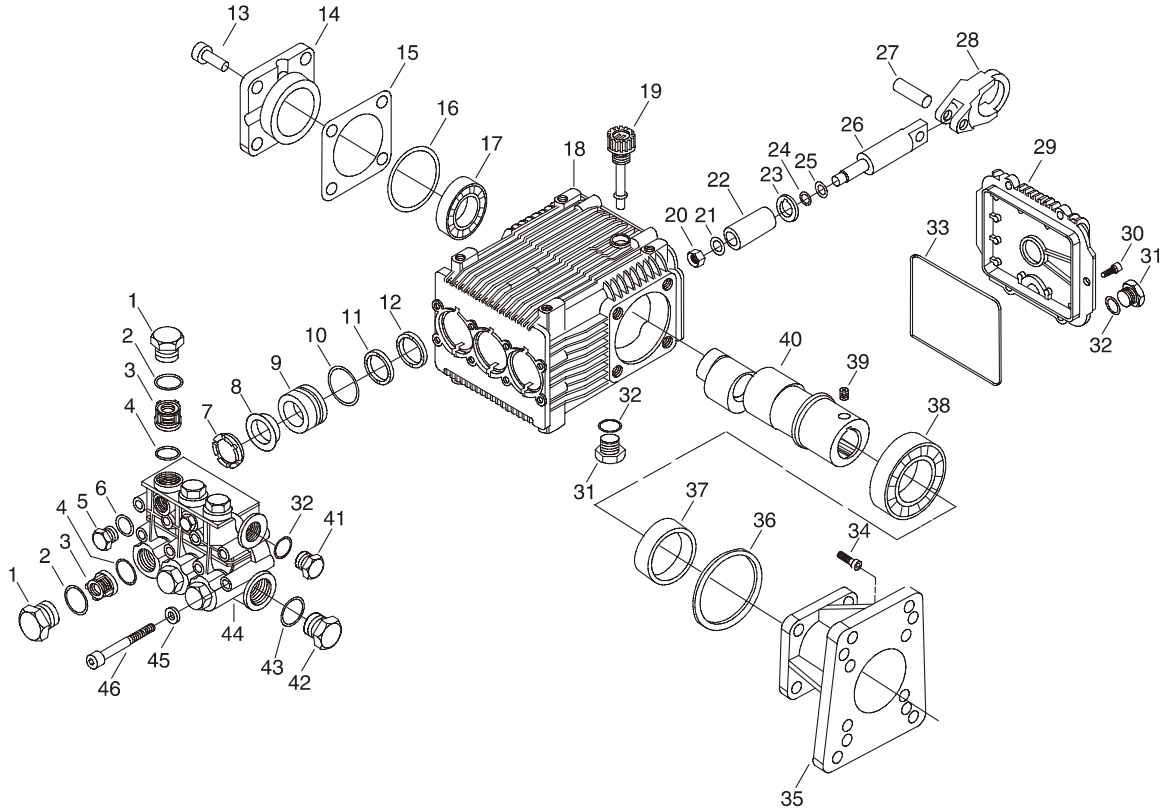

## Parts List

**Model No. HPP1780-0, BPW3500**  
**IPL No. 192056GS Rev 0 (10/18/2002)**

# Pressure Washer

Item	Part #	Description	Item	Part #	Description
1	A189641GS	BASE	13	192123GS	KIT,Vibration Mount
2	BB1982GS	BUMPER	14	B4805GS	HOSE
3	63281GS	KEY	15	I87978GS	KIT, Upper Handle Hardware
4	192134GS	KIT, Engine Mounting Hardware	16	192125GS	KIT, Pushnut
5	BB1981GS	HANDLE, Lower	17	192135GS	KIT, Garden Hose Inlet
6	B190293GS	HANDLE, Upper	18	B3858GS	WAND, Quick Disconnect
7	30809GS	GROMMET	19	B1436BGS	GUN
8	192126GS	KIT,Vinyl Cap	20	95458GS	FITTING, Quick Disconnect
9	192129GS	KIT, Lower Handle Hardware	21	192124GS	KIT,Wheel
10	192130GS	KIT, Bumper Mounting Hardware	22	I85805GS	ASSY, Pump
11	B4847GS	KIT, QD Spray Nozzles	23	192136GS	KIT,Thermal Relief
12	192132GS	KIT, Pump Mounting Hardware	24	192168GS	KIT, Chemical Hose
			900	.....	Contact Engine Manufacturer

# Pump

Item	Part #	Description
0	I87263GS	ASSY, Pump
1	I01B2327GS	PLUG
2	I00B2327GS	O-RING
3	I02B2327GS	VALVE
4	I03B2327GS	O-RING
5	I04B2327GS	PLUG
6	I05B2327GS	O-RING
7	I06B2327GS	RING, Support
8	I07B2327GS	GASKET
9	I08B2327GS	GUIDE, Piston
10	I09B2327GS	O-RING
11	I10B2327GS	GASKET
12	I86381GS	SEAL
13	I12B2327GS	SCREW
14	I13B2327GS	SUPPORT, Bearing
15	I32B2327GS	SHIM
16	I14B2327GS	O-RING
17	I86382GS	BEARING
18	I86383GS	HOUSING, Pump
19	I17B2327GS	CAP, Oil
20	I18B2327GS	NUT
21	I19B2327GS	WASHER
22	I20B2327GS	PISTON

Item	Part #	Description
23	I21B2327GS	SPACER
24	I22B2327GS	O-RING
25	I61B2327GS	RING
26	I23B2327GS	GUIDE, Piston
27	I24B2327GS	PIN, Piston
28	I86384GS	ROD, Connecting
29	I18B2126GS	COVER
30	I343501GS	SCREW
31	I86385GS	PLUG
32	I34B2327GS	O-RING
33	I16B2126GS	O-RING
34	I42B2126GS	SCREW
35	I50B2126GS	FLANGE
36	I39B1410GS	O-RING
37	I38B1410GS	SEAL
38	I37B1410GS	BEARING
39	I52B2126GS	SCREW, Grub
40	I86386GS	SHAFT
41	I36B2327GS	PLUG
44	I39B2327GS	HEAD, Pump
45	I59B2327GS	WASHER
46	I40B2327GS	SCREW