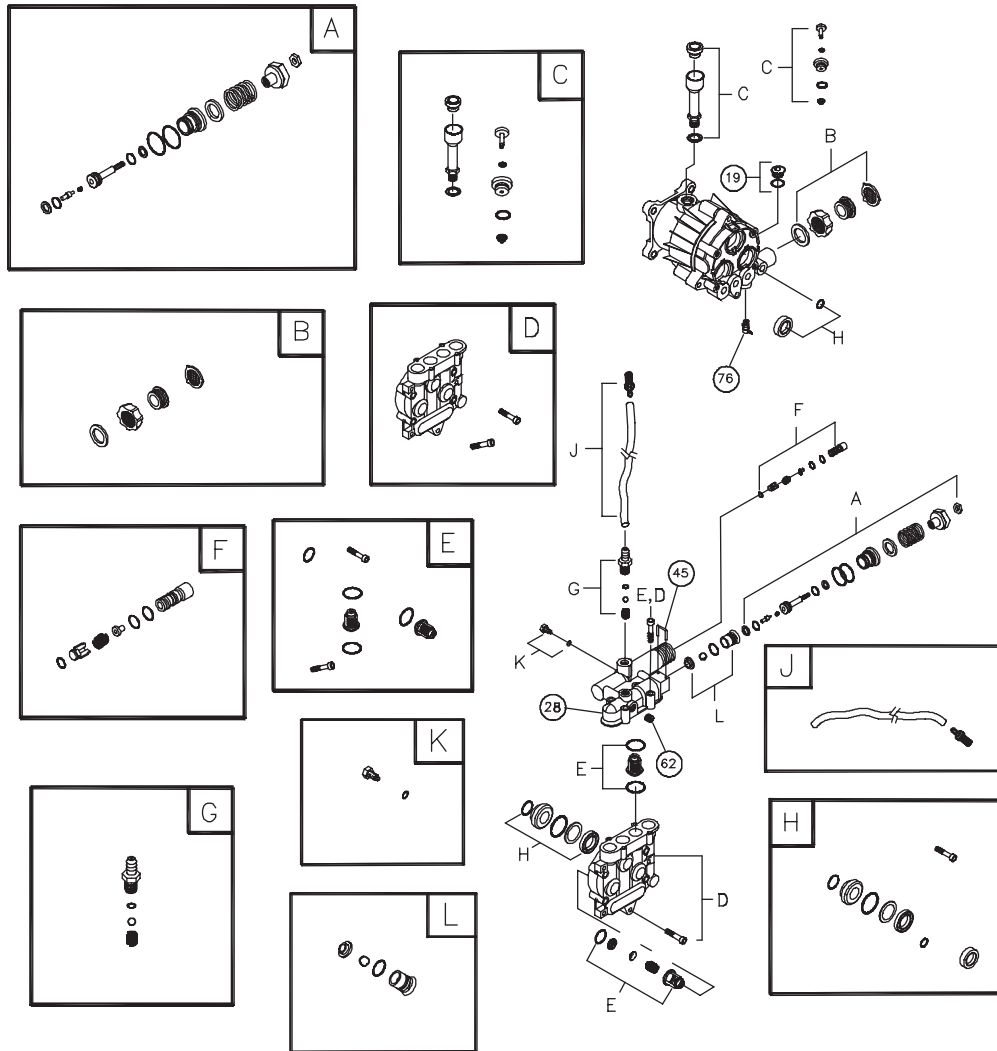

EXPLODED VIEW AND PARTS LIST

EXPLODED VIEW AND PARTS LIST - MAIN UNIT

Item	Part #	Description
1	198732GS	ASSY, Base
2	M194567GS	HANDLE
3	200170GS	ASSY, Billboard w/Decals & Clips
	195964GS	Clips, Tree
4	196006GS	HOSE
5	192318GS	KIT, Engine Mounting Hardware
6	198347GS	ASSY, Pump
	23139DGS	Key
	94298GS	Valve, Thermal Relief
7	B2203GS	KIT, Handle Fastening
8	194509GS	KIT, Wheel
	191265GS	E-Ring
9	192310GS	KIT, Vibration Mount
10	193819GS	KIT, Hook
11	192131GS	KIT, Pump Mounting Hardware
12	96016GS	QUICK CONNECT, Female, Plastic
13	95456GS	QUICK CONNECT, Male
14	193482GS	GUN
15	192198GS	EXTENSION, w/Nozzle Holder

Item	Part #	Description
16	196902GS	KIT, Nozzle
	198841GS	Nozzle, QC, Plastic, Soap
	195983WGS	Nozzle, QC, Red
	195983XGS	Nozzle, QC, Yellow
	195983ZGS	Nozzle, QC, White
900	§	ENGINE

Item Not Illustrated

203763GS	MANUAL, Operator's
MS3431	MANUAL, Engine
191267SGS	AXLE
192014GS	FITTING, 1/2"
192015GS	FITTING, 3/4"
200171GS	KIT, INT'L Tag Warning
6048	KIT-O-Ring

Optional Accessories

6039	PUMP SAVER
------	------------

EXPLODED VIEW AND PARTS LIST

EXPLODED VIEW AND PARTS LIST - PUMP

Item	Part #	Description
19	190571GS	CAP, Oil
28	198102GS	MANIFOLD
45	190578GS	PIN
62	190581GS	CAP, 1/8
76	194298GS	VALVE, Thermal Relief
A	190594GS	KIT, Unloader
B	190670GS	KIT, Water Inlet
C	190669GS	KIT, Breather Tube
D	193808GS	KIT, Head Brass
E	193806GS	KIT, Check Valves
F	190592GS	KIT, Inlet Check
G	190593GS	KIT, Chemical Injection