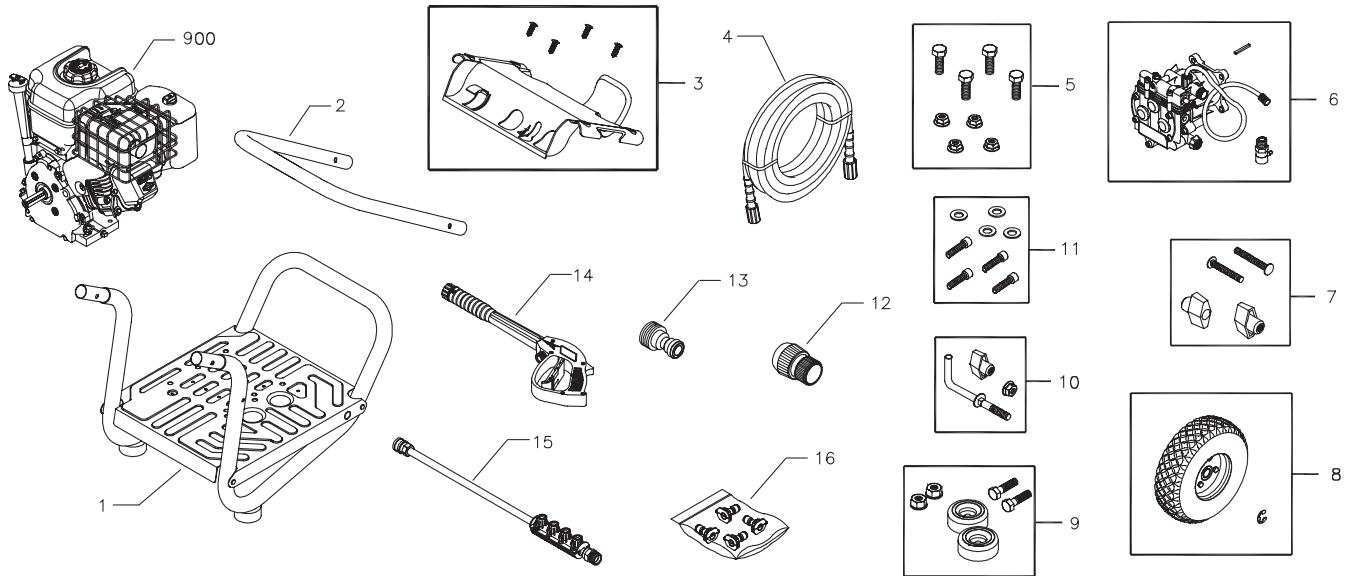

2700 PSI / 185 BAR

Illustrated Parts List

**BRIGGS & STRATTON POWER PRODUCTS GROUP, LLC
JEFFERSON, WISCONSIN, U.S.A.**

Model No. 020224-1 (2700 PSI Pressure Washer) Manual No. 203763A Revision B (04/23/2007)

EXPLODED VIEW AND PARTS LIST

EXPLODED VIEW AND PARTS LIST - MAIN UNIT

Item	Part #	Description
1	198732GS	ASSY, Base
2	M194567GS	HANDLE
3	200170GS	ASSY, Billboard w/Decals & Clips
	195964GS	Clips, Tree
4	196006GS	HOSE
5	192318GS	KIT, Engine Mounting Hardware
6	198347GS	ASSY, Pump
	23139DGS	Key
	94298GS	Valve, Thermal Relief
7	B2203GS	KIT, Handle Fastening
8	194509GS	KIT, Wheel
	191265GS	E-Ring
9	192310GS	KIT, Vibration Mount
10	193819GS	KIT, Hook
11	192131GS	KIT, Pump Mounting Hardware
12	96016GS	QUICK CONNECT, Female, Plastic
13	95456GS	QUICK CONNECT, Male
14	193482GS	GUN
15	192198GS	EXTENSION, w/Nozzle Holder

EXPLODED VIEW AND PARTS LIST

EXPLODED VIEW AND PARTS LIST - PUMP

Item	Part #	Description
19	190571GS	CAP, Oil
28	198102GS	MANIFOLD
45	190578GS	PIN
62	190581GS	CAP, 1/8
76	194298GS	VALVE, Thermal Relief
A	190594GS	KIT, Unloader
B	190670GS	KIT, Water Inlet
C	190669GS	KIT, Breather Tube
D	193808GS	KIT, Head Brass
E	193806GS	KIT, Check Valves
F	190592GS	KIT, Inlet Check
G	190593GS	KIT, Chemical Injection

Item	Part #	Description
H	193807GS	KIT, Seal Set
J	189971GS	KIT, Chemical Hose
K	193971GS	KIT, Pipe Fitting
L	193972GS	KIT, Unloader Seat

Items Not Illustrated

B2384GS	FILTER, Inlet
190586GS	OIL BOTTLE
186452GS	FILTER, Inlet, Bag of 10